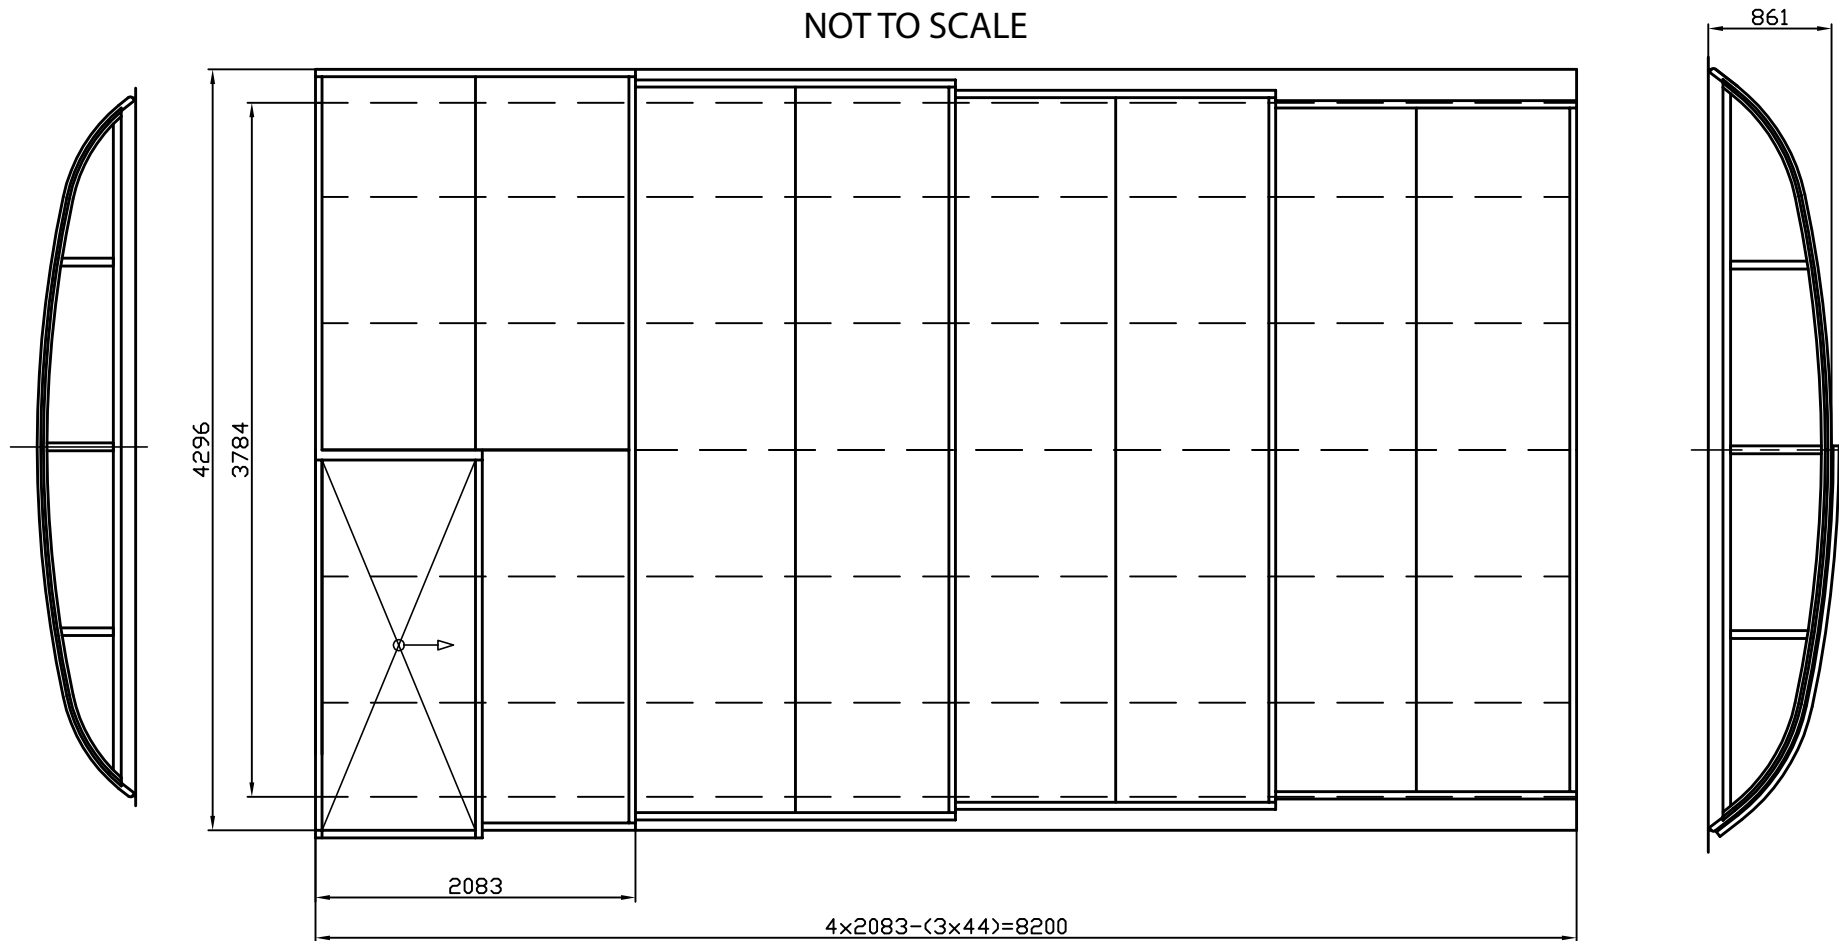

**Nova Comfort 3x7,5**

NOT TO SCALE

- A=4296 mm (outer rail measurement)
- B=3784 mm (inner rail measurement)
- C=2083 mm (length of one segment)
- D=8200 mm (overall length of the enclosure)
- E=44 mm (overlap of the segments)
- F=861 mm (outer height of the largest segment)

Front wall: removable in one piece with 100 mm rubber  
 End wall: removable in one piece with 100 mm rubber

Rails: 4-parts, 256 mm each side (height: 12 mm)

Colour: silver anodised